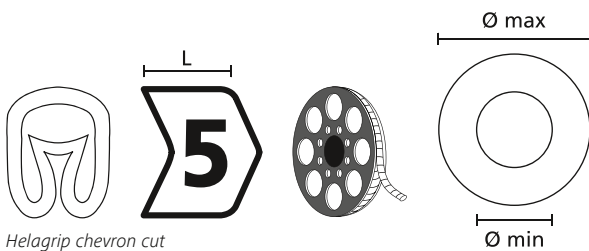

Helagrip chevron cut

i The products have been tested in-house according to UL224.

TYPE	Bundle Ø min.	Bundle Ø max.	Length (L)	Pack Cont.
HGDC1-3	1.0	3.0	3.5	1,000 pcs.
HGDC2-5	2.0	5.0	3.5	1,000 pcs.
HGDC4-9	4.0	9.0	5.0	250 pcs.

All dimensions in mm. Subject to technical changes.

Minimum Order Quantity (MOQ) may differ from package content. Other packaging options may also be available. More colours on request.

TYPE	Description	For Size	Article-No.
TJC1-3	Applicator tool TJC1-3	Helagrip 1-3	518-00113
TJC2-5	Applicator tool TJC2-5	Helagrip 2-5	518-00125
TJC4-9	Applicator tool TJC4-9	Helagrip 4-9	518-00149

All dimensions in mm. Subject to technical changes.

Minimum Order Quantity (MOQ) may differ from package content.