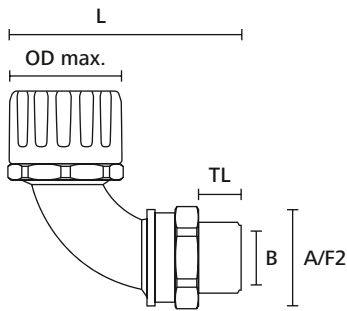

HelaGuard fitting, 90° with swivel external thread

TYPE	Nominal Ø	Thread Size	Min. Bore Size (B)	Outside Ø max (OD max.)	Length (L)	A/F Thread (A/F2)	Thread Length (TL)	Pack Cont.	Colour	Article-No.
HG13-90M-M16	13	M16	10.5	24	60	20	12	10 pcs.	Black (BK)	166-22500
HG13-90M-PG9	13	PG9	10.5	24	58	22	10	10 pcs.	Black (BK)	166-22509
HG16-90M-M16	16	M16	10.5	29	62	20	12	10 pcs.	Black (BK)	166-22501
HG16-90M-M20	16	M20	14.0	29	64	24	12	10 pcs.	Black (BK)	166-22502
HG16-90M-PG9	16	PG9	10.5	29	60	22	10	10 pcs.	Black (BK)	166-22510
HG16-90M-PG11	16	PG11	10.5	29	62	24	12	10 pcs.	Black (BK)	166-22511
HG21-90M-M20	21	M20	14.0	32	66	24	12	10 pcs.	Black (BK)	166-22503
HG21-90M-PG13	21	PG13.5	14.0	32	64	24	10	10 pcs.	Black (BK)	166-22512
HG21-90M-PG16	21	PG16	14.0	32	67	29	13	10 pcs.	Black (BK)	166-22513
HG28-90M-M25	28	M25	19.0	44	79	29	12	10 pcs.	Black (BK)	166-22504
HG28-90M-PG21	28	PG21	19.0	44	81	35	14	10 pcs.	Black (BK)	166-22514
HG34-90M-M32	34	M32	24.5	51	88	38	13	10 pcs.	Black (BK)	166-22505
HG34-90M-PG29	34	PG29	24.5	51	89	42	14	10 pcs.	Black (BK)	166-22515
HG42-90M-M40	42	M40	32.5	63	117	50	15	2 pcs.	Black (BK)	166-22506
HG54-90M-M50	54	M50	39.0	76	124	58	17	2 pcs.	Black (BK)	166-22507

All dimensions in mm. Subject to technical changes.
Colour grey available on request. Minimum Order Quantity (MOQ) may differ from package content.

Please note! Not all products listed on this page may have this approval.